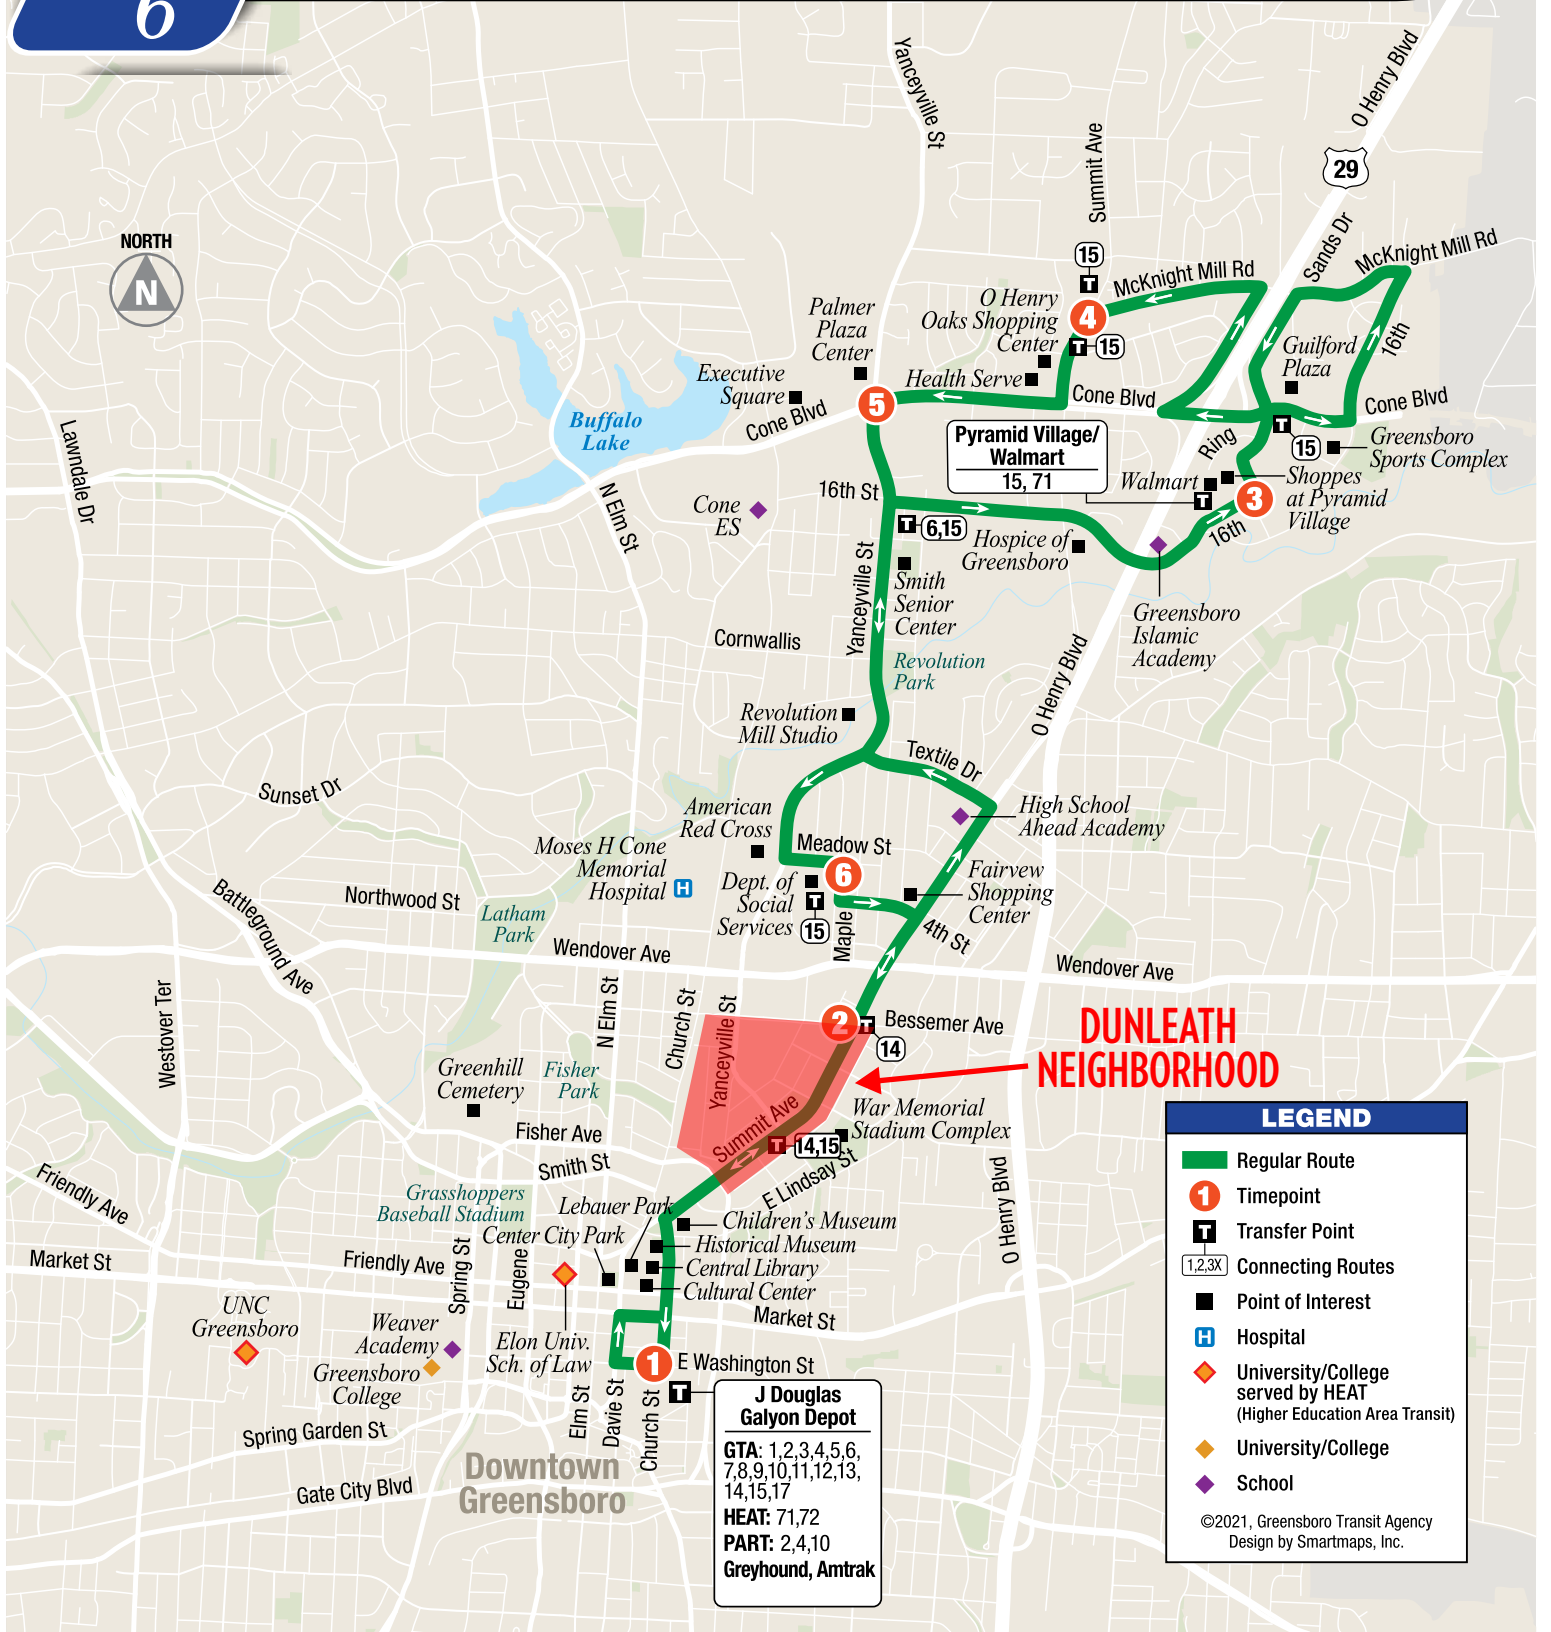

ROUTE 6

Summit Avenue

LEGEND	
	Regular Route
	Timepoint
	Transfer Point
	Connecting Routes
	Hospital
	University/College served by HEAT (Higher Education Area Transit)
	University/College
	School
©2021, Greensboro Transit Agency Design by Smartmaps, Inc.	

J Douglas Galyon Depot
 GTA: 1,2,3,4,5,6,7,8,9,10,11,12,13,14,15,17
 HEAT: 71,72
 PART: 2,4,10
 Greyhound, Amtrak

Saturday & Sunday

OUTBOUND TO MCKNIGHT MILL ROAD			INBOUND TO DOWNTOWN DEPOT				
	1 DEPARTS J. Douglas Galyon Depot	2 Summit & Bessemer	3 Walmart @ Pyramid Village	4 McKnight Mill & Summit	5 Yanceyville & Cone	6 Maple @ Department of Social Services	1 ARRIVES J. Douglas Galyon Depot
AM	6:00	6:05	6:15	6:28	6:31	6:38	6:51
	7:00	7:05	7:15	7:28	7:31	7:38	7:51
	8:00	8:05	8:15	8:28	8:31	8:38	8:51
	9:00	9:05	9:15	9:28	9:31	9:38	9:51
	10:00	10:05	10:15	10:28	10:31	10:38	10:51
PM	11:00	11:05	11:15	11:28	11:31	11:38	11:51
	12:00	12:05	12:15	12:28	12:31	12:38	12:51
	1:00	1:05	1:15	1:28	1:31	1:38	1:51
	2:00	2:05	2:15	2:28	2:31	2:38	2:51
	3:00	3:05	3:15	3:28	3:31	3:38	3:51
	4:00	4:05	4:15	4:28	4:31	4:38	4:51
	5:00	5:05	5:15	5:28	5:31	5:38	5:51
	6:00	6:05	6:15	6:28	6:31	6:38	6:51
	7:00	7:05	7:15	7:26	7:29	7:36	7:49
	8:00	8:05	8:15	8:26	8:29	8:36	8:49
9:00	9:05	9:15	9:26	9:29	9:36	9:49	
	10:00	10:05	10:15	10:26	10:29	10:36	10:49