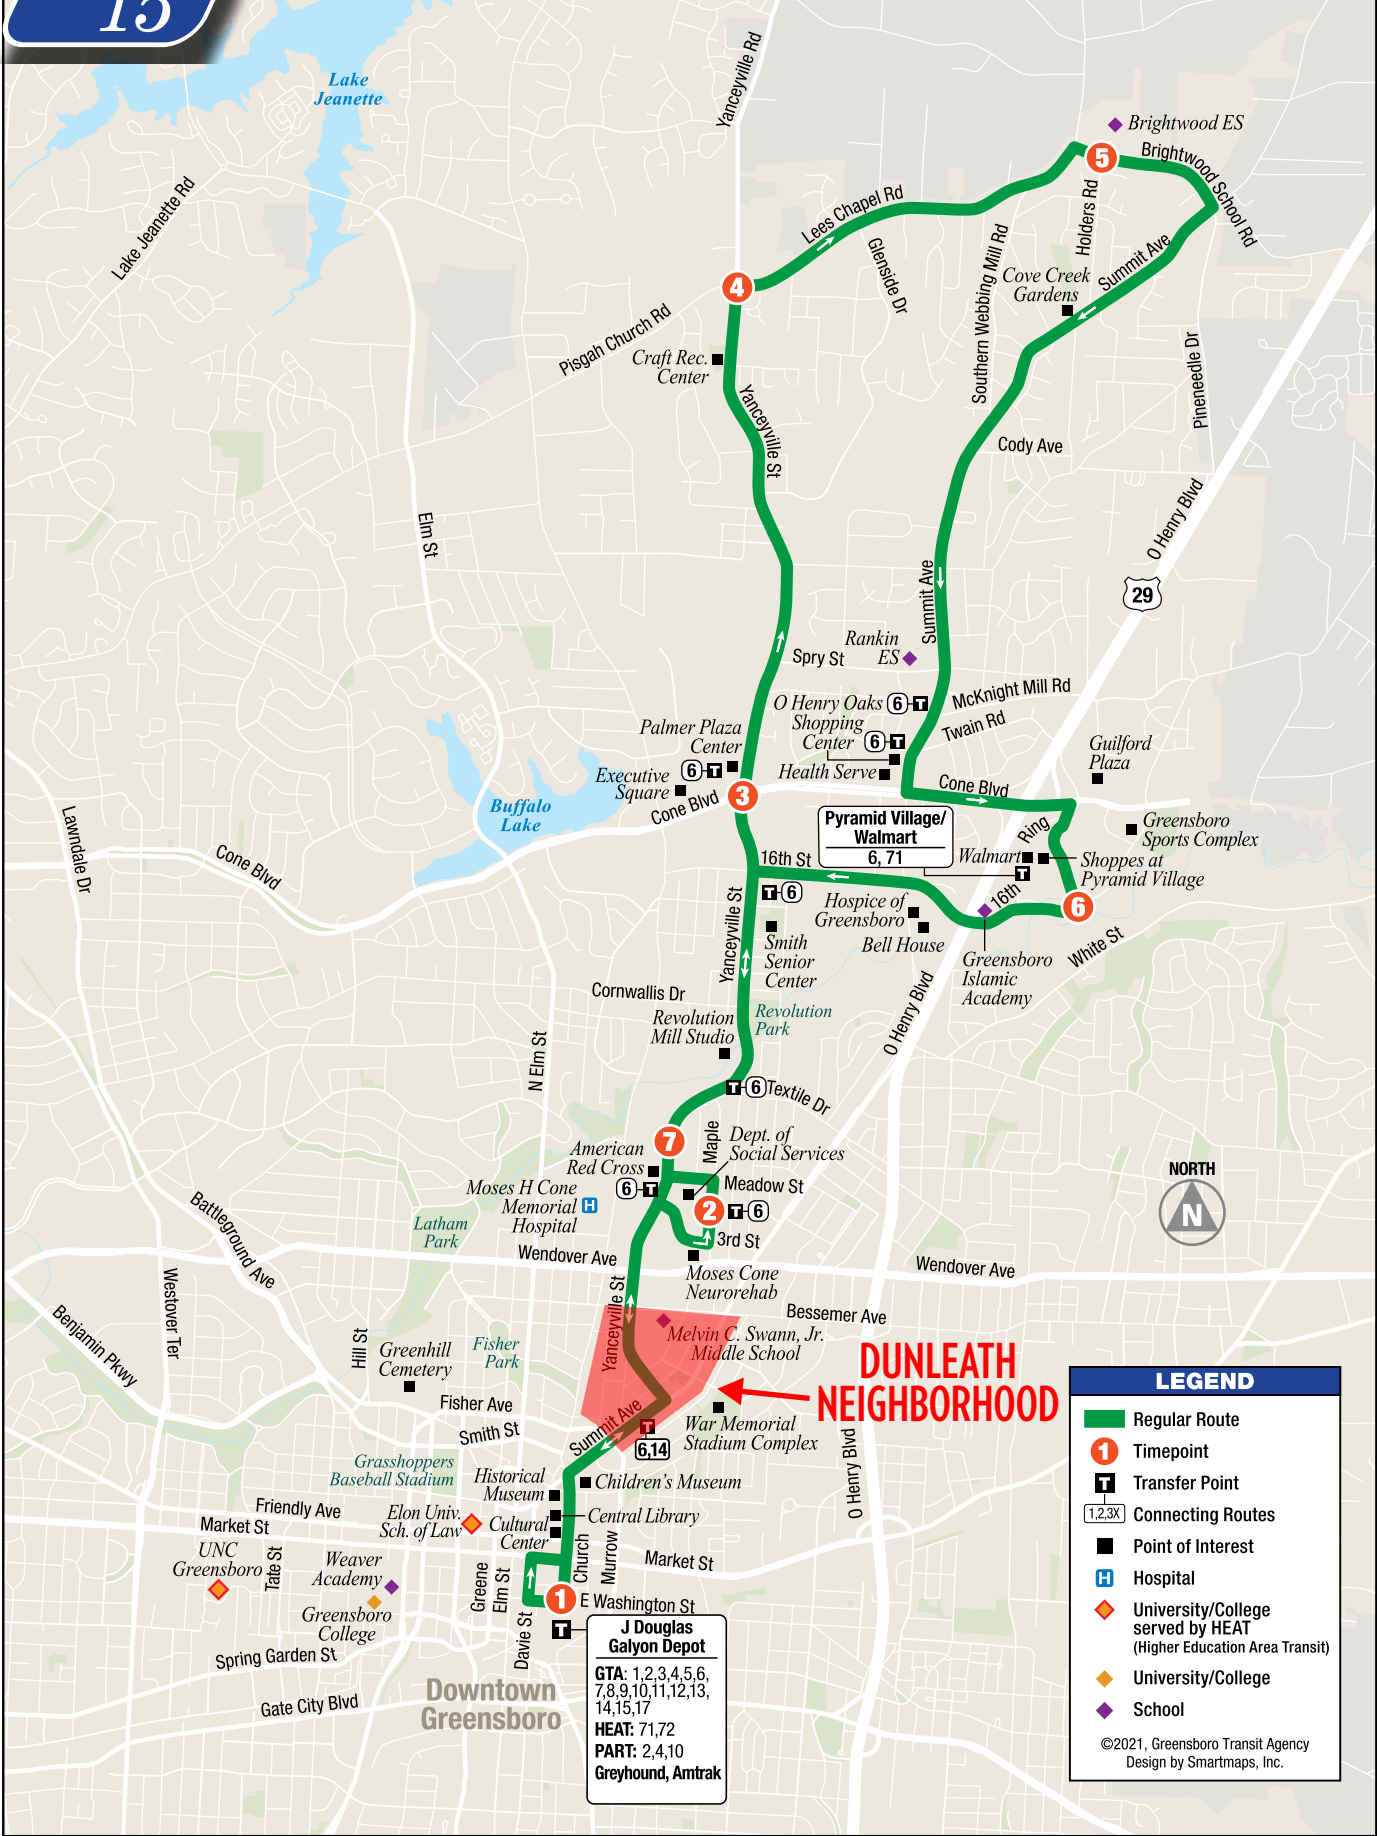

ROUTE 15

Yanceyville St./Brightwood Sch. Rd.

Saturday & Sunday

OUTBOUND TO BRIGHTWOOD SCHOOL ROAD					INBOUND TO DOWNTOWN DEPOT			
	1 DEPARTS J Douglas Galyon Depot	2 Maple @ Department of Social Services	3 Yanceyville & Cone	4 Yanceyville & Lees Chapel Rd.	5 Brightwood School Rd. & Holders	6 Pyramid Village & 16th	7 Yanceyville & Meadow	1 ARRIVES J Douglas Galyon Depot
AM	6:00	6:10	6:15	6:20	6:25	6:35	6:42	6:50
	7:00	7:10	7:15	7:20	7:25	7:35	7:42	7:50
	8:00	8:10	8:15	8:20	8:25	8:35	8:42	8:50
	9:00	9:10	9:15	9:20	9:25	9:35	9:42	9:50
	10:00	10:10	10:15	10:20	10:25	10:35	10:42	10:50
PM	11:00	11:10	11:15	11:20	11:25	11:35	11:42	11:50
	12:00	12:10	12:15	12:20	12:25	12:35	12:42	12:50
	1:00	1:10	1:15	1:20	1:25	1:35	1:42	1:50
	2:00	2:10	2:15	2:20	2:25	2:35	2:42	2:50
	3:00	3:10	3:15	3:20	3:25	3:35	3:42	3:50
	4:00	4:10	4:15	4:20	4:25	4:35	4:42	4:50
	5:00	5:10	5:15	5:20	5:25	5:35	5:42	5:50
	6:00	6:10	6:15	6:20	6:25	6:35	6:42	6:50
	7:00	7:10	7:15	7:20	7:25	7:35	7:42	7:50
	8:00	8:10	8:15	8:20	8:25	8:35	8:42	8:50
9:00	9:10	9:15	9:20	9:25	9:35	9:42	9:50	
10:00	10:10	10:15	10:20	10:25	10:35	10:42	10:50	